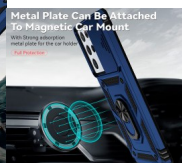

Sliding cover for peep protection