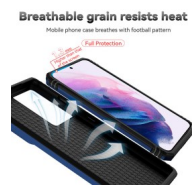

Breathable grain resists heat

Samsung Galaxy S22 Ultra estuche antigolpes con cubierta deslizante para cámara

Calificación: Sin calificación

Precio

Modificador de variación de precio:

? 8995,00

? 8995,00

? 8995,00