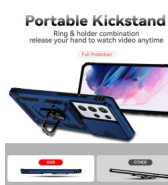

Samsung Galaxy S22 Ultra estuche antigolpes con cubierta deslizante para cámara

Portable Kickstand